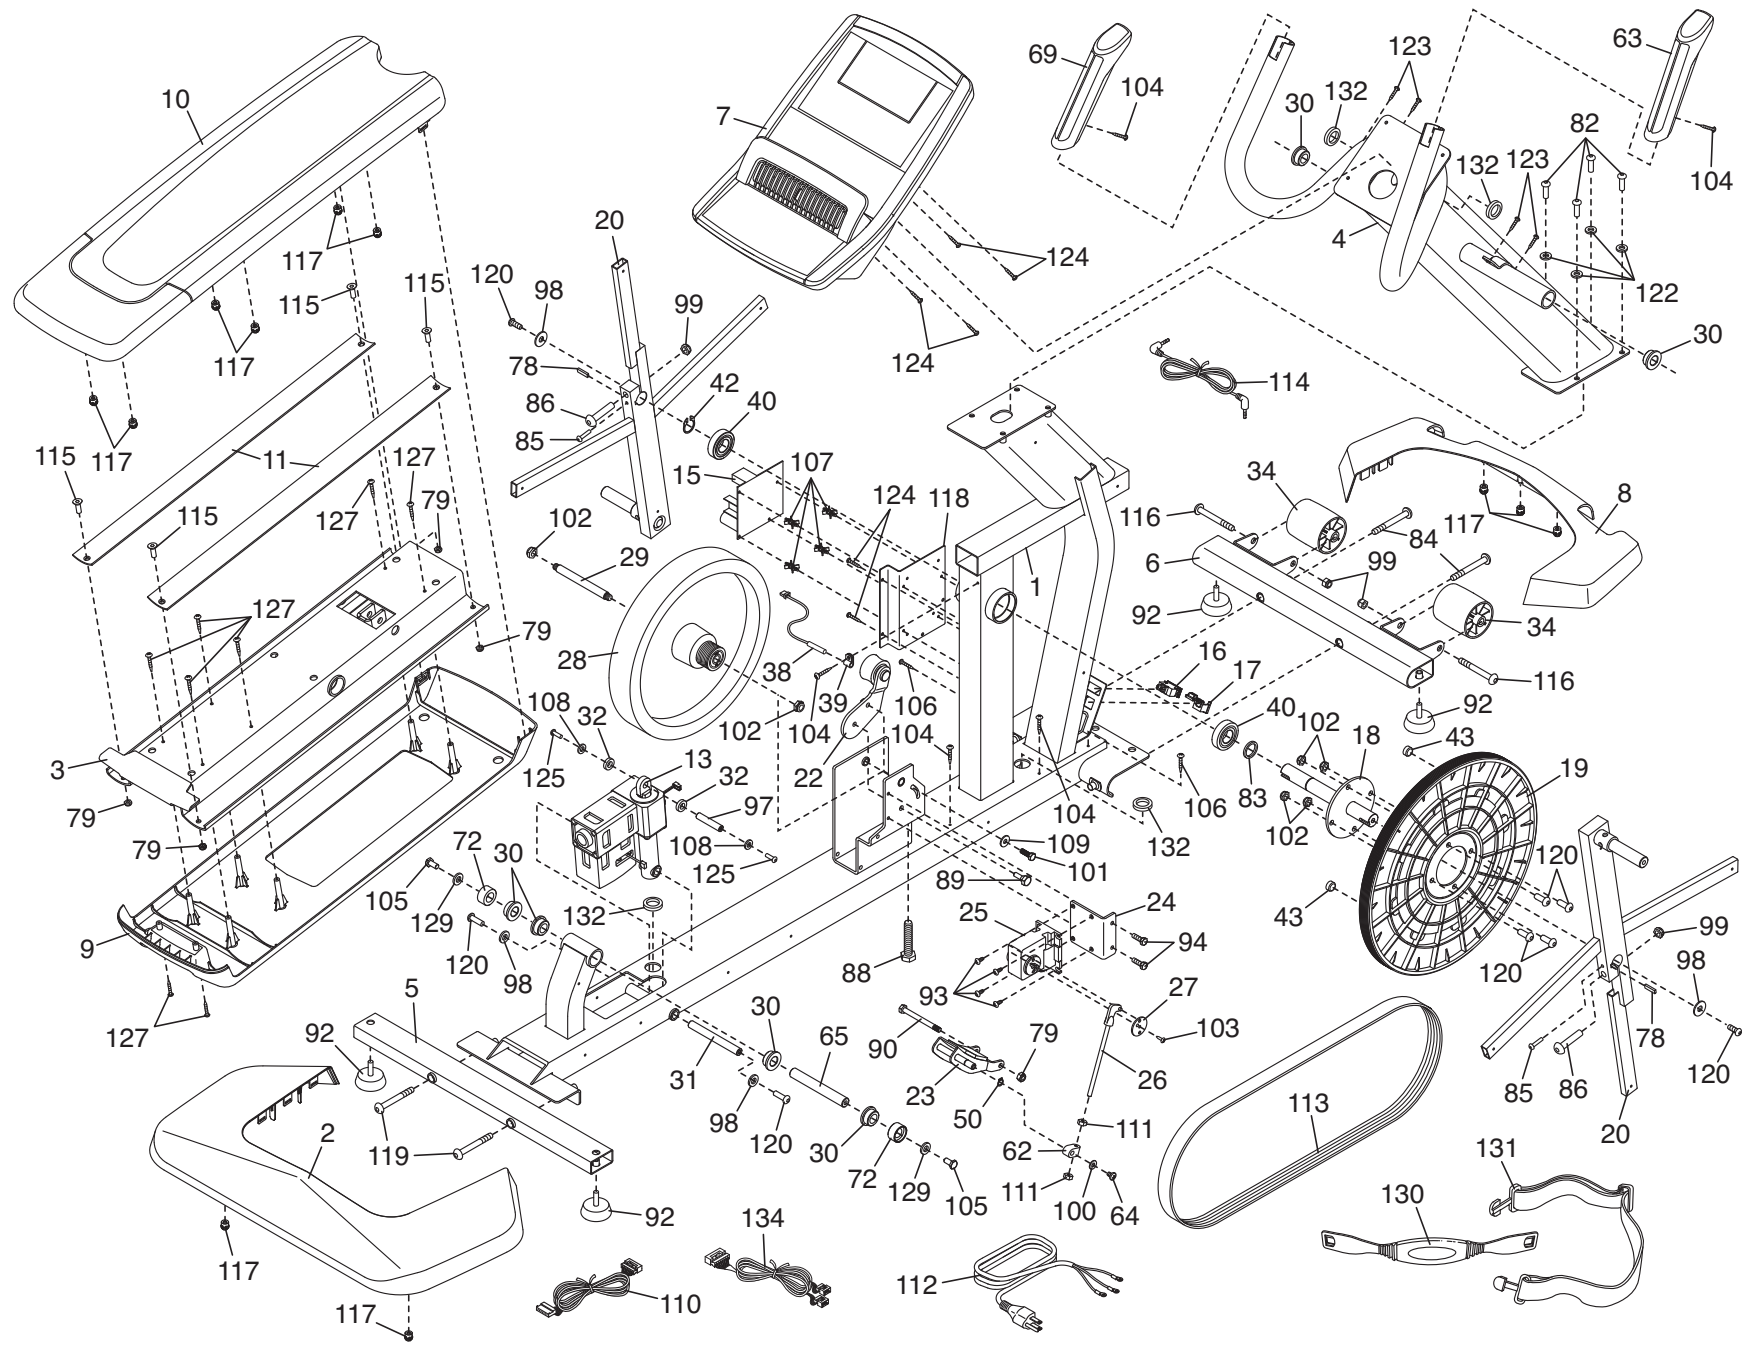

EXPLODED DRAWING B

Model No. NTELO1310.3 R0811A

34