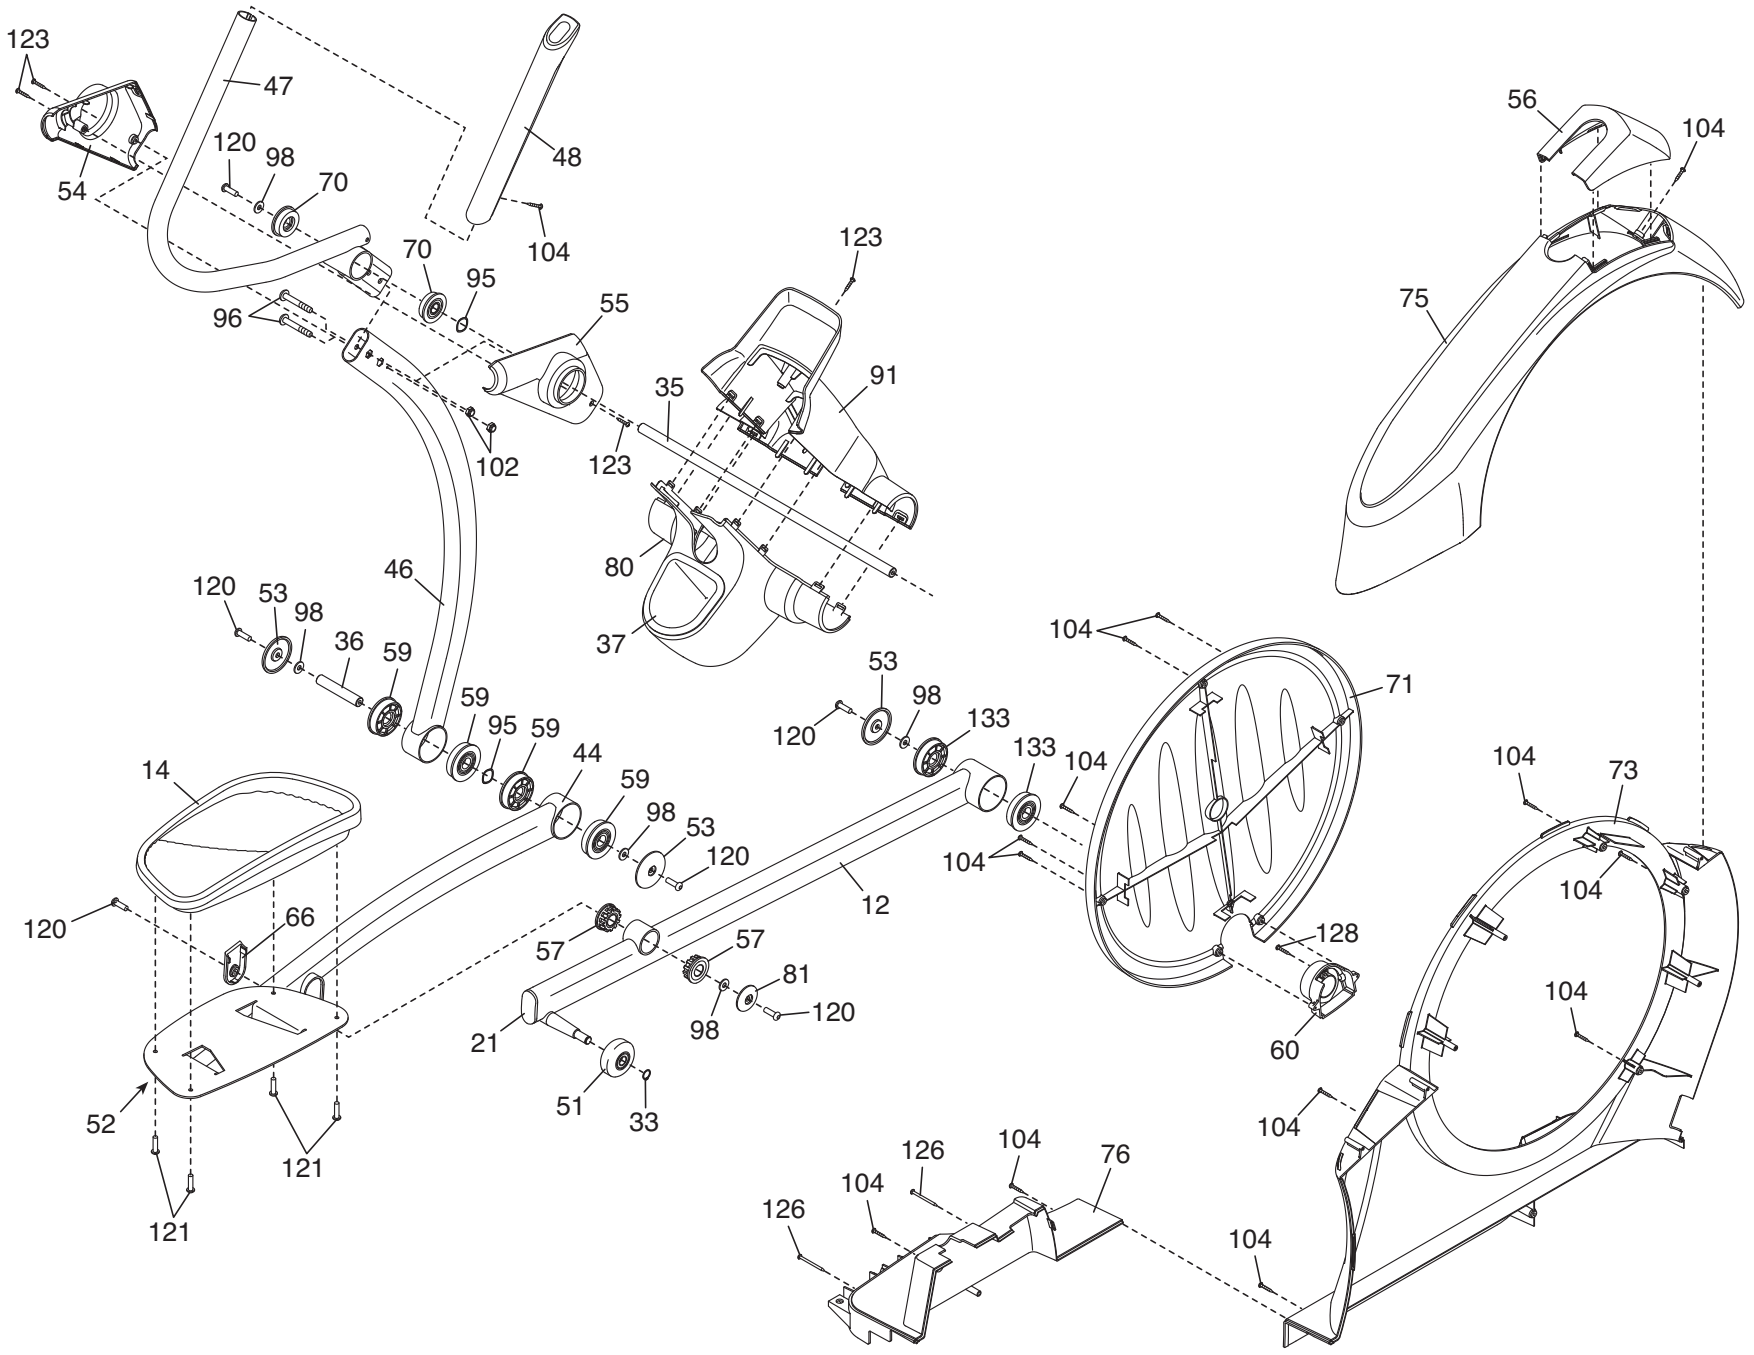

EXPLODED DRAWING A

Model No. NTEL01310.3 R0811A

33