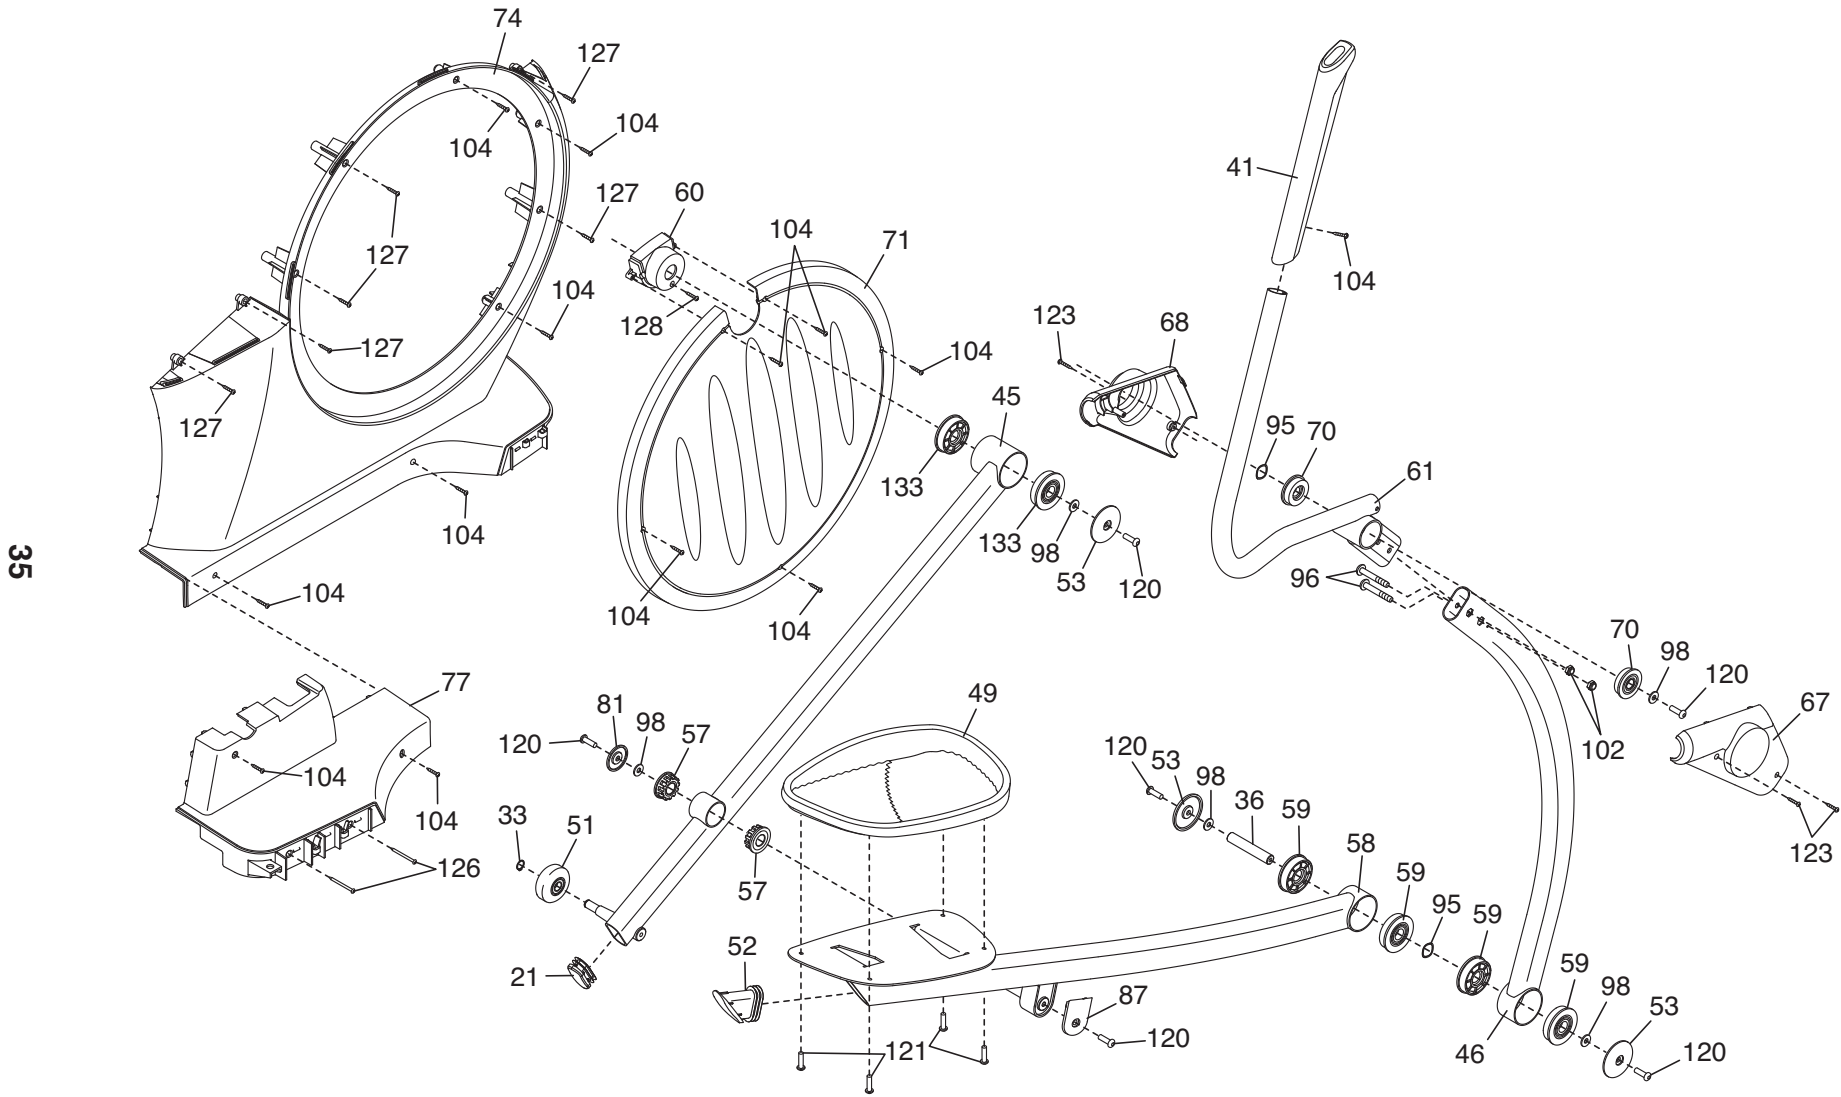

35

Bubble #	OEM Number	Description	Qty Used
9	306623	BOTTOM RAMP COVER	1
11	306606	TRACK	2
13	307095	LIFT MOTOR	1
15	333432	CONTROL BOARD	1
16	186726	POWER SWITCH	1
17	173169	POWER CORD GROMMET	1
18	306596	CRANK	1
19	277369	PULLEY	1
21	306630	ROLLER ARM CAP	2
22	363093	IDLER	1
24	279645	MOTOR BRACKET	1
25	308036	RESISTANCE MOTOR	1
26	304734	RESISTANCE ROD	1
27	241954	RESISTANCE DISC	1
28	307096	FLYWHEEL	1
29	284116	FLYWHEEL AXLE	1
30	143426	PIVOT BUSHING	6
31	306650	LIFT AXLE	1
32	306636	LIFT SPACER	2
33	100488	MEDIUM SNAP RING	2
34	306628	WHEEL	2
35	306648	PIVOT AXLE	1
36	306649	PEDAL ARM AXLE	2
37	306615	WATER BOTTLE HOLDER	1
38	307218	REED SWITCH	1
39	131090	CLAMP	1
40	295804	R14 BEARING	2
42	295991	LARGE SNAP RING	1
43	113842	MAGNET	2
50	304180	SMALL SNAP RING	1
51	306984	ROLLER	2
52	306629	PEDAL ARM CAP	2
55	306619	LEFT INNER COVER	1
56	306610	LOWER UPRIGHT COVER	1
57	308523	ROLLER ARM BUSHING	4
59	291052	AXLE BUSHING	8
60	311850	CRANK ARM COVER	2
62	303952	RESISTANCE BRACKET	1
64	283304	M5 X 7MM SCREW	1
66	306631	LEFT PEDAL ARM COVER	1
67	306616	RIGHT OUTER COVER	1
68	306617	RIGHT INNER COVER	1
70	306646	PIVOT ARM BUSHING	4
72	285643	RAMP BUSHING	2
78	281559	KEY	2
79	254769	M6 LOCKNUT	5